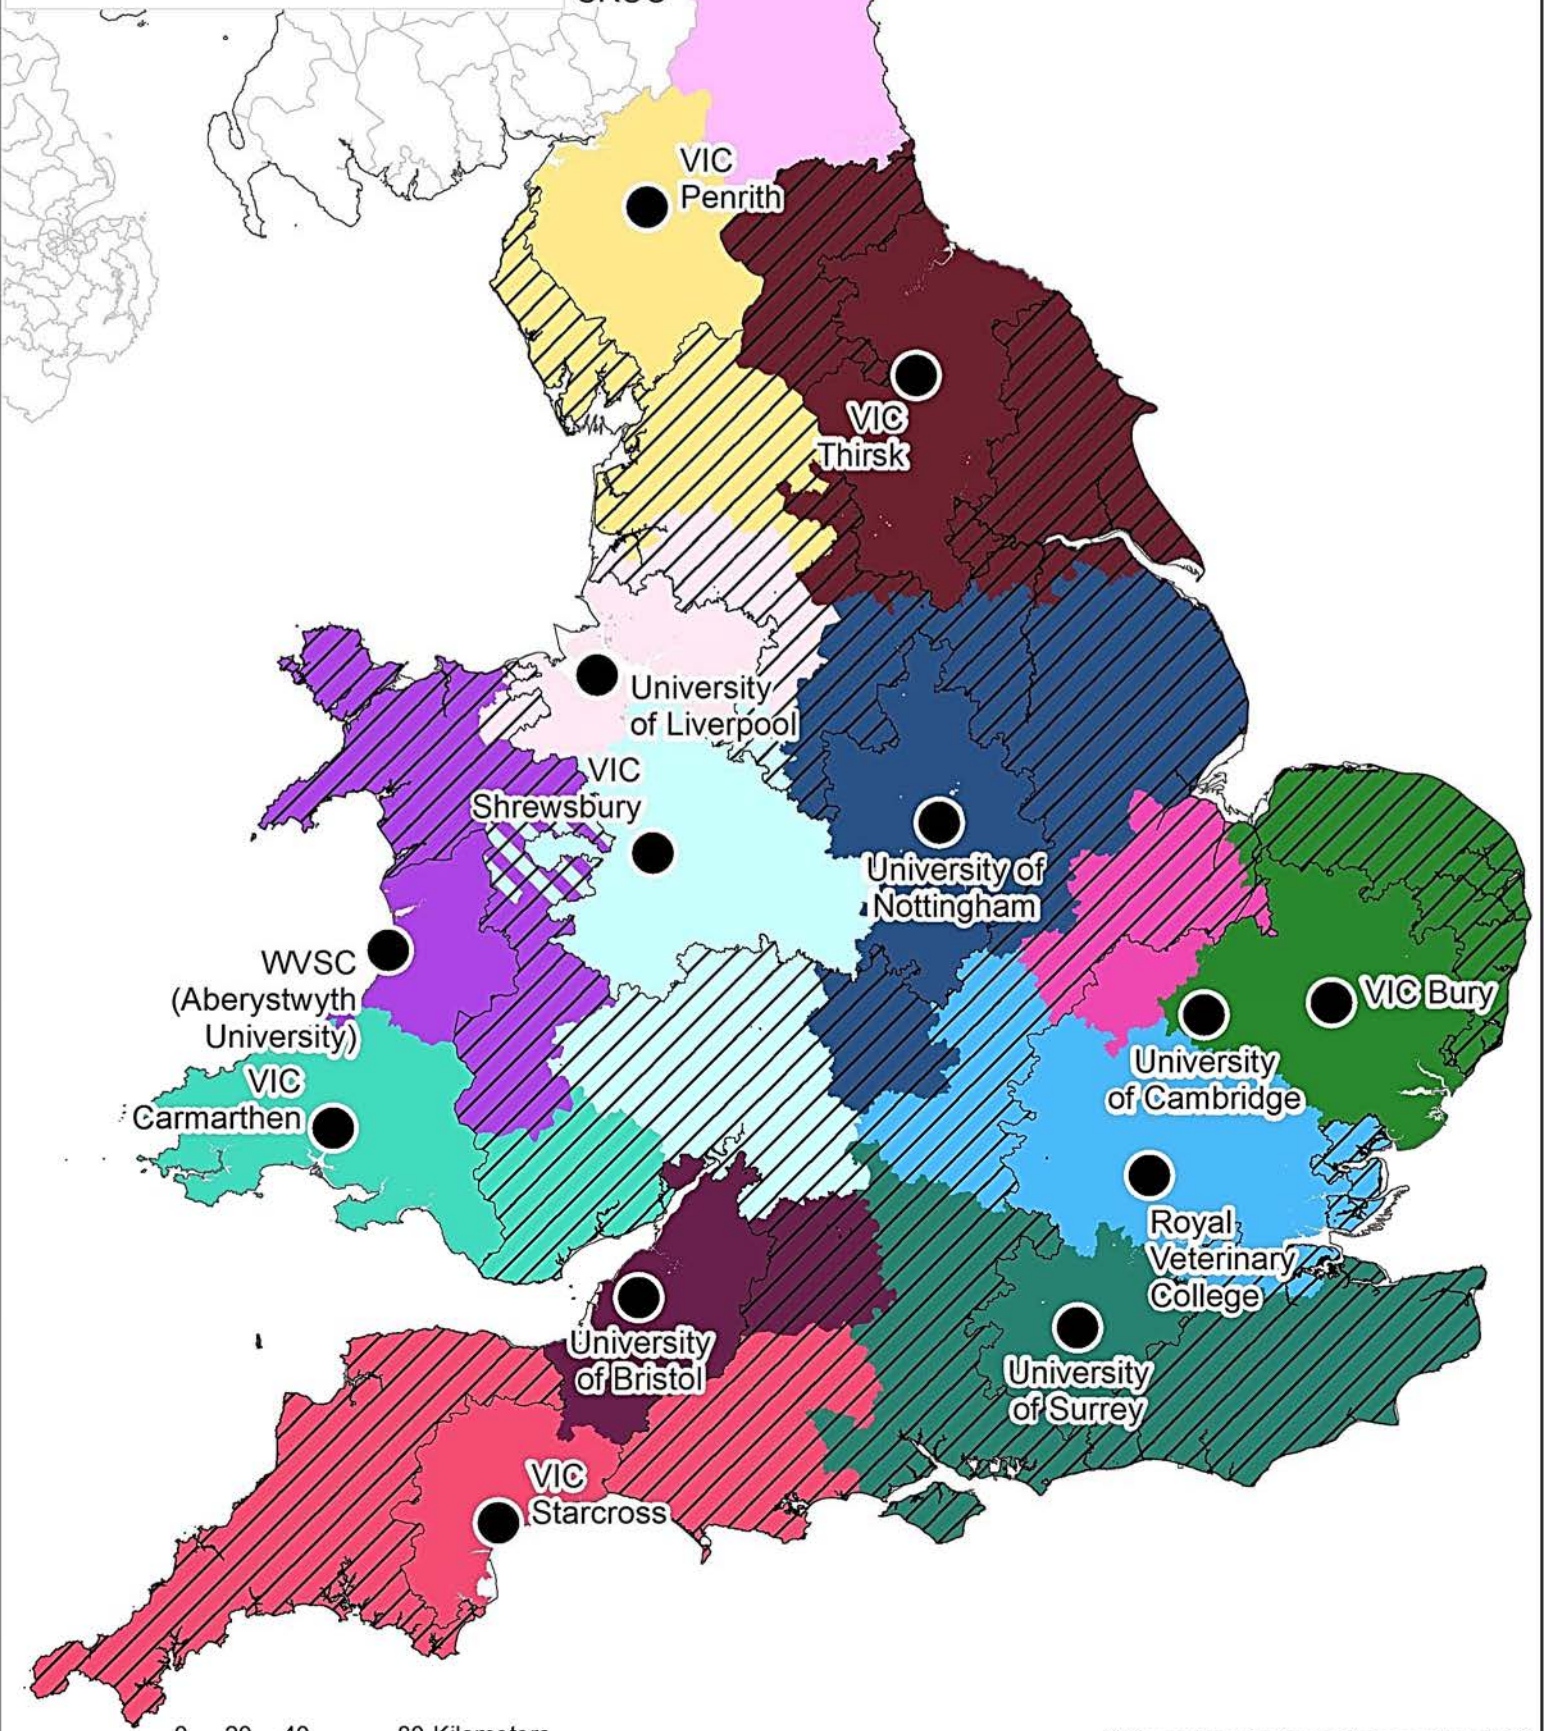

OFFICIAL - SENSITIVE

Legend
Free collection available within hatched area
No free collection available in unhatched area
Cambridge is offset from its pink catchment area

● Post mortem sites

0 20 40 80 Kilometers

© Crown Copyright and database rights 2021.
Ordnance Survey Licence number 100051110

CREATOR: DSG GIS
DATE: 28/01/2021

Service Provision for Post Mortem Examination
& Carcass Collection in England and Wales